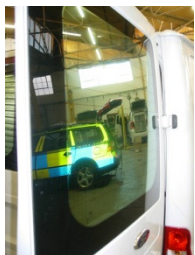

FORD TRANSIT

EVO PIONEERING DOG HANDLING

Chiltern Consortium Multiple Dog Handling

Reference 1034

EVO CONVERSION

We are a leading animal welfare vehicle conversion service provider, providing innovative solutions to address difficult operational demands.

CONVERSION

- Multiple Dog Cages
- Middle escape hatches
- Cast alloy cage handles
- Forced Air Induction
- LED White Interior Lighting
- Water tight structure
- Blue Light
- Radio Harness
- Reflective Mirror to Glass
- Storage for equipment
- Storage for Operator PPE
- 12V Hot Water Handwash